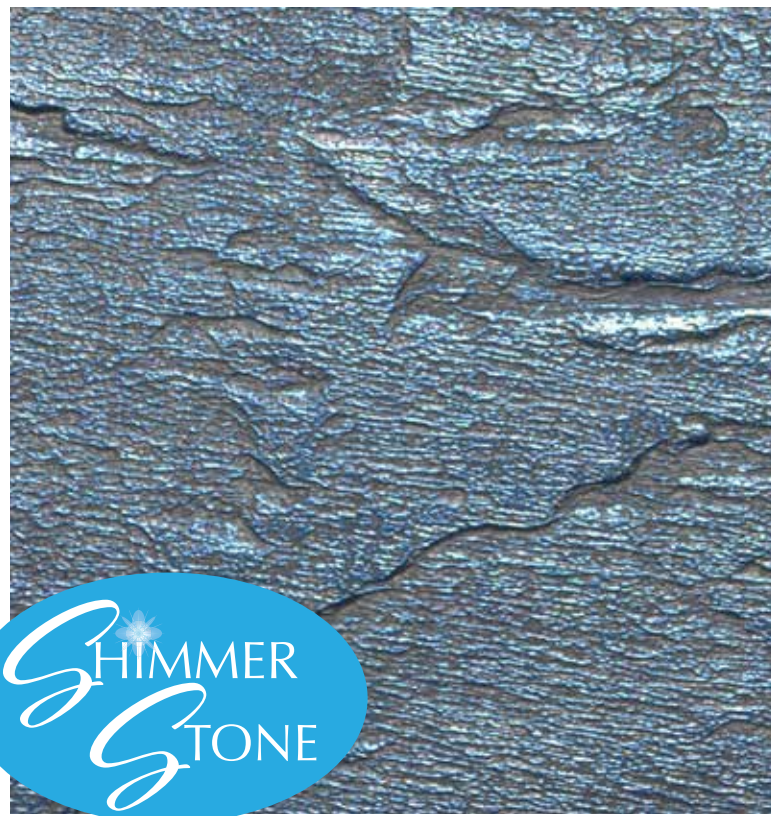

RECOMMENDED COMBINATIONS:

BLUE SLATE

If your dream is to swim in a pool built out of a solid sheet of shimmering slate, then look no further. Designed in a rich, blue hue with the sparkle of "Shimmer Stone", this liner provides something unique, modern, and crisp.