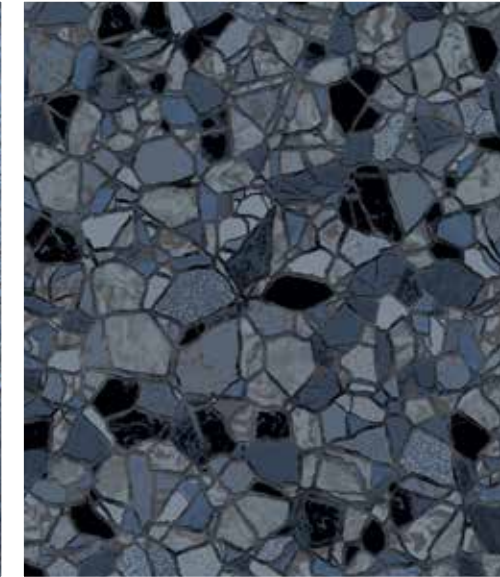

OBSIDIAN
Shimmer Stone for Destination Series
& TrueStone Collection / 27 Mil