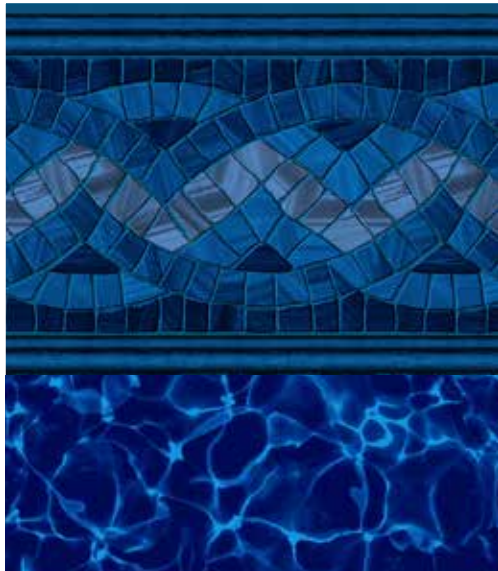

CARNEGIE COBALT W/ COBALT FUSION
Destination Series / 20 or 27 Mil