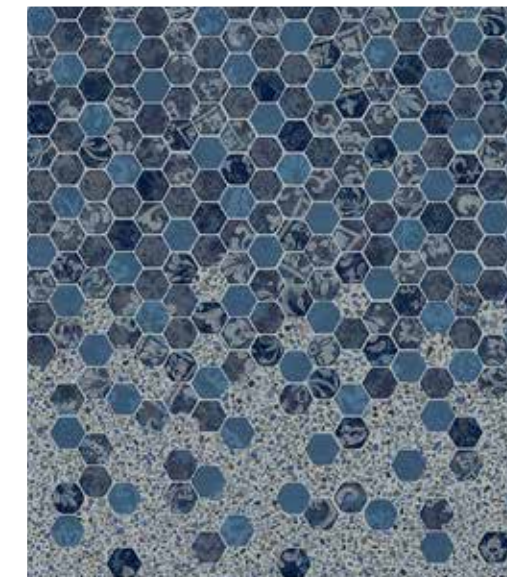

FALLING ESAGONO W/ GRAY CRYSTAL
Destination Series / 27 Mil