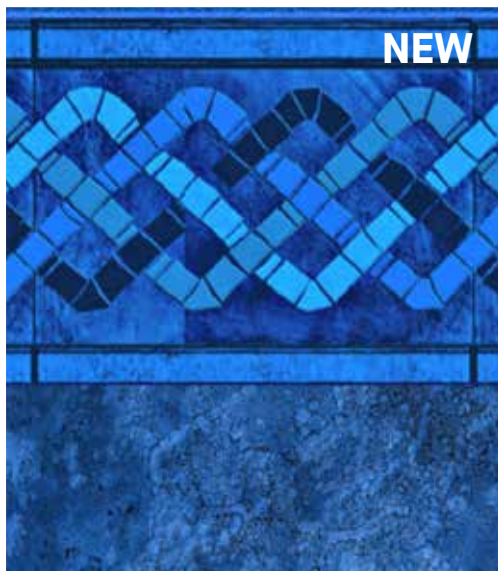

ATHENA W/ PARTHENON
Destination Series / 20 or 27 Mil