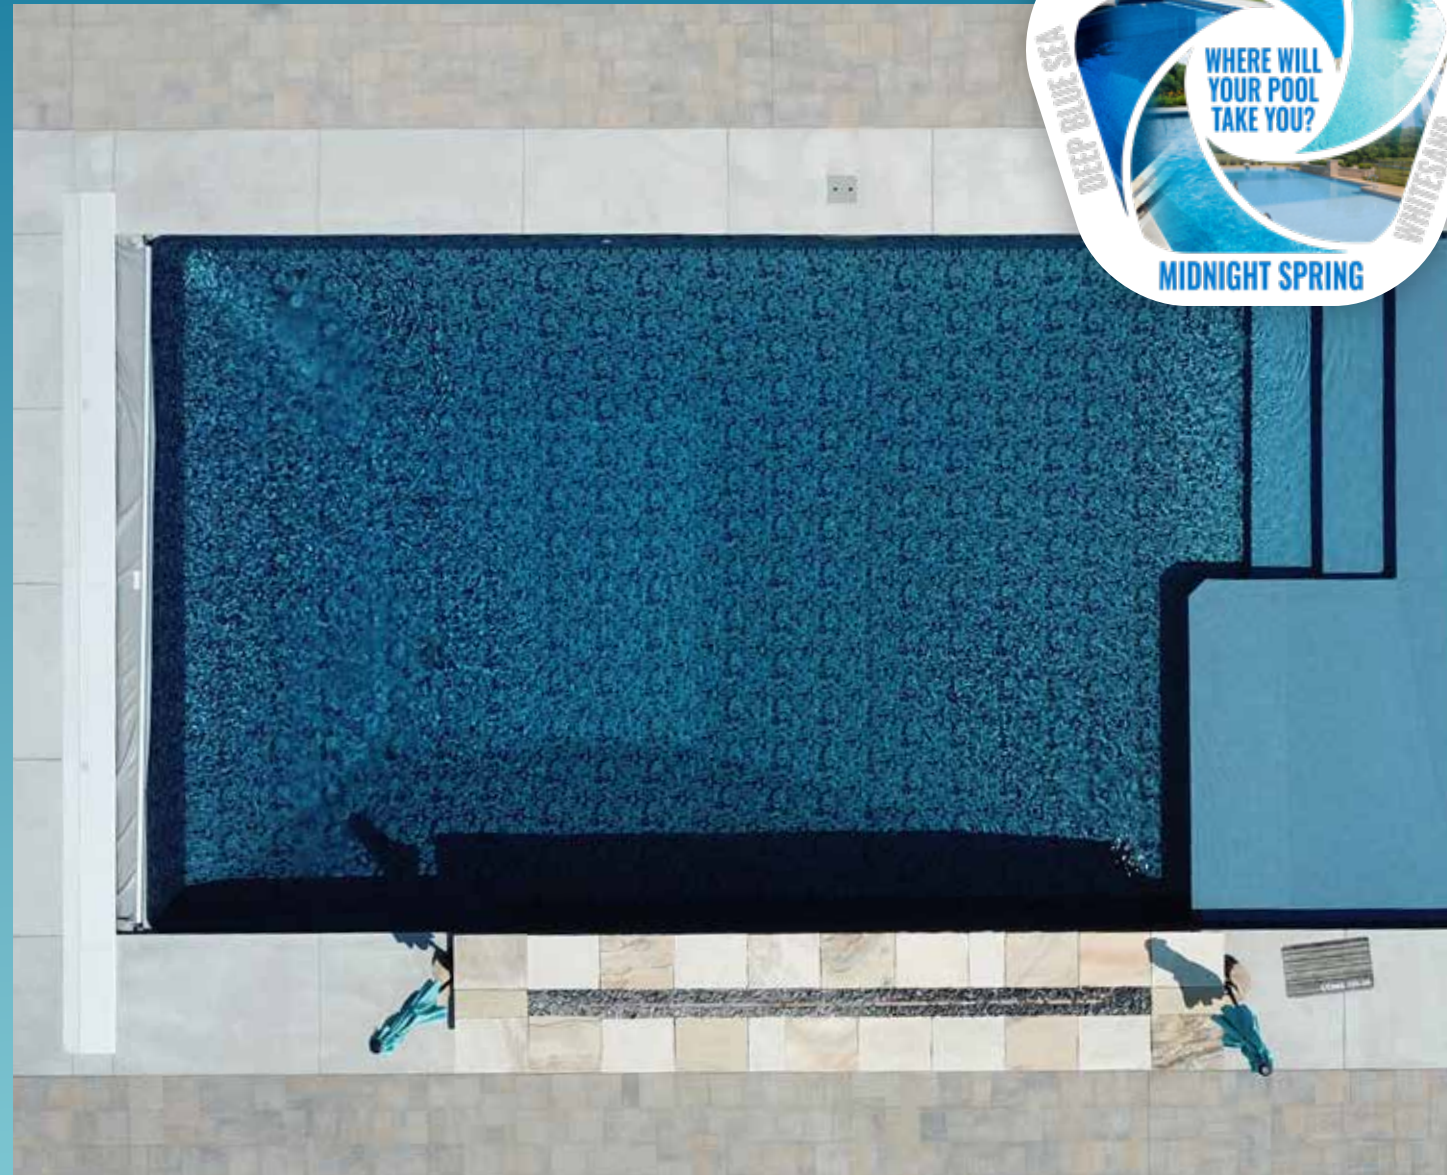

Midnight Spring

SOMETHING EXTRAORDINARY

Looking to transform an ordinary swimming pool into something extraordinary? These elegant, modern, and sophisticated patterns, represent our new Midnight Spring Color Collection. The handcrafted appeal of the collection's rich variety of gray, will cast a natural springlike teal when in direct sunlight. Like a natural spring, the depth of the swimming pool and darkness of the gray base will vary the color cast, ranging from a rich-midnight teal to a light spring-teal. Ordinary no more, take a swim in these natural Midnight Spring patterns.

LINER SHOWN: OBSIDIAN W/ BLUE SLATE