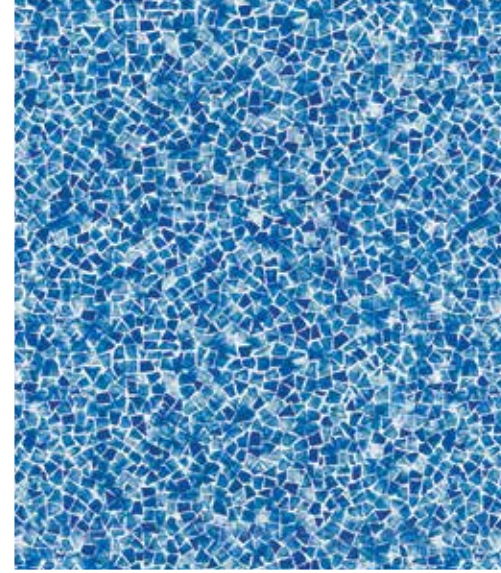

LINER SHOWN: HAMPTON W/ SEAGLASS

Note: Images in brochure may vary in color from actual vinyl sample.

LINER SHOWN: PEARLSTONE

Note: Images in brochure may vary in color from actual vinyl sample.

**MYSTIC LIGHT BLUE**  
Borderless / 27 Mil