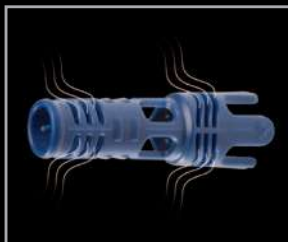

### LEGENDARY PERFORMANCE

All-wheel PosiDrive system with durable stainless steel drive chain delivers 50% more torque for maximum speed, climbing, maneuverability, and performance.