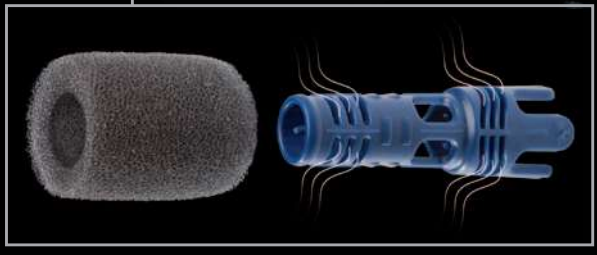

## NEW & IMPROVED

---

NOW INCLUDES  
TAILSWEEP PRO®

- 50% more flow for ultimate sweeping action
- No more wet windows or walkways

**BONUS**  
TailSweep Pro®

**Polaris®**

### LEGENDARY PERFORMANCE

All-wheel PosiDrive system with durable stainless steel drive chain delivers 50% more torque for maximum speed, climbing, maneuverability, and performance.