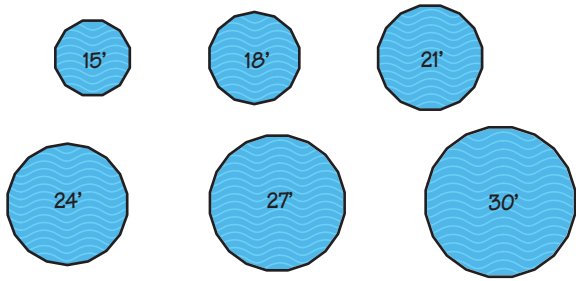

Lomart Offers Assortment. *Whispering Wind Two™* is available in a large assortment of round and oval pool models to meet your needs.

Rounds