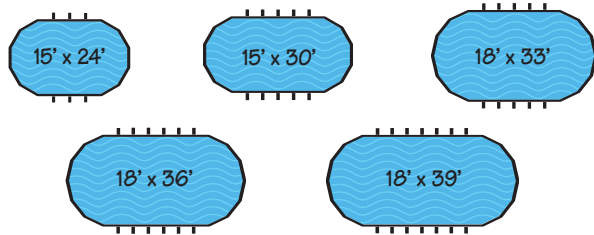

Ovals

Product Warranties. Lomart Industries backs their products with generous warranties and consumer service policies. The first 3 years of our pool and liner warranties are covered 100% against manufacturer defects (the remainder of each warranty is prorated).

- Warranties: Pool & Frame - 30 Year Limited
  Capri™ Liner - 20 Year Limited
  Crystal Reef™ Liner - 20 Year Limited
  Sunset Cove™ Liner - 20 Year Limited
  Montego Bay™ Liner - 15 Year Limited
  Solid Blue Liner - 15 Year Limited

Premium Liner Features. Lomart offers a variety of rugged pool liners for you to choose from. Produced at our modern manufacturing facility, Lomart's special process using natural raw materials insures top-quality vinyl. Ultra-violet inhibitors ensure protection from the sun's rays and enhances the liner life. Our Variable Depth Liners provide an increased pool depth of approximately 6 feet to accommodate for an Optional Special-Purpose Deep Swimming Area for Underwater Swimming Only. No Diving. No Jumping.

Solid Blue Heavy Duty	Montego Bay™ Heavy Duty Print Bottom	Sunset Cove™ Full Print Premium Variable Depth
Capri™ Full Print Premium Variable Depth	Tropical Lagoon™ Tile Border Premium Snap-Fast™	Stoney Creek™ Heavy Duty Full Print

Safety Promotion Program. In order to protect your family and friends, Lomart Industries offers an assortment of safety materials and literature with your new pool. As a pool owner, it is your responsibility to learn, understand, and enforce all safety rules and regulations.

Note: Lomart pools are designed for swimming and wading only. Do not dive or jump. Always obey and enforce all safety rules to avoid injury.