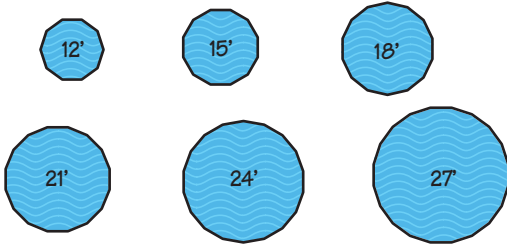

Lomart Offers Assortment. *Grand Canyon™* is available in a large assortment of round and oval pool models to meet your needs.

Rounds