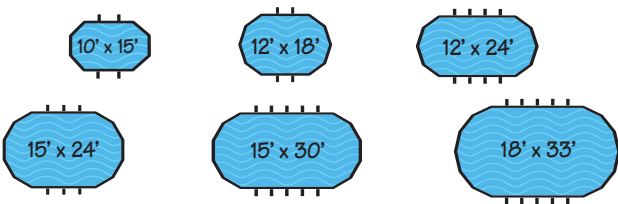

Ovals

Product Warranties. Lomart Industries backs their products with generous warranties and consumer service policies. The first 3 years of our pool and liner warranties are covered 100% against manufacturer defects (the remainder of each warranty is prorated).

- Warranties: Pool & Frame - 20 Year Limited
  Capri™ Liner - 20 Year Limited
  Crystal Reef™ Liner - 20 Year Limited
  Sunset Cove™ Liner - 20 Year Limited
  Montego Bay™ Liner - 15 Year Limited
  Solid Blue Liner - 15 Year Limited

Premium Liner Features. Lomart offers a variety of rugged pool liners for you to choose from. Produced at our modern manufacturing facility, Lomart's special process using natural raw materials insures top-quality vinyl. Ultra-violet inhibitors ensure protection from the sun's rays and enhances the liner life. Our Variable Depth Liners provide an increased pool depth of approximately 6 feet to accommodate for an Optional Special-Purpose Deep Swimming Area for Underwater Swimming Only. No Diving. No Jumping.

Solid Blue Heavy Duty	Montego Bay™ Heavy Duty Print Bottom	Sunset Cove™ Full Print Premium Variable Depth
Capri™ Full Print Premium Variable Depth	Tropical Lagoon™ Tile Border Premium Snap-Fast™	Stoney Creek™ Heavy Duty Full Print

Safety Promotion Program. In order to protect your family and friends, Lomart Industries offers an assortment of safety materials and literature with your new pool. As a pool owner, it is your responsibility to learn, understand, and enforce all safety rules and regulations.

Note: Lomart pools are designed for swimming and wading only. Do not dive or jump. Always obey and enforce all safety rules to avoid injury.